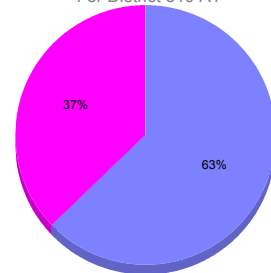

Goal, New, Dropped, Gain/Loss

Comparison of Membership Gain/Loss

Current Year Compared to the Previous Year

Gender Comparison 2010-2011

For District 310 A1

Oct/Nov/Dec
■ Male ■ Female