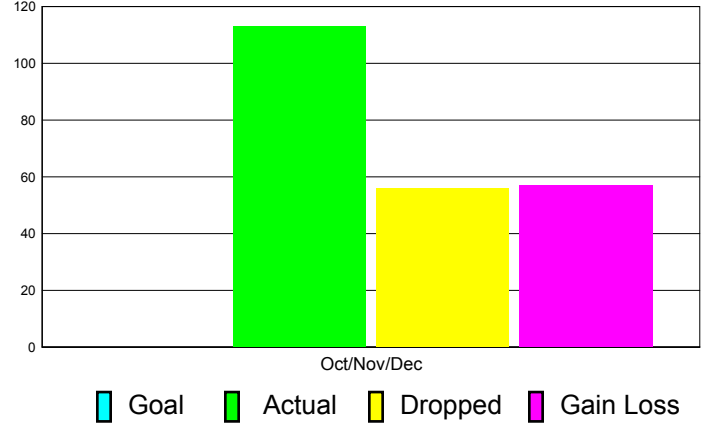

Membership Results 2011-2012

Goal, New, Dropped, Gain/Loss